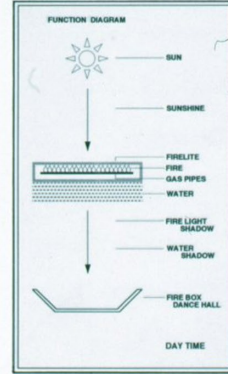

FIRE BOX DANCE HALL

FOR LIFE OF MASQUERADE
DANCE WITH FIRE LIGHT AND SHADOW

SECTION 1

SECTION 2

ELEVATION

S=1 : 200
PLAN LV +1.700 mm

SECTION 3

SECTION 4

ELEVATION