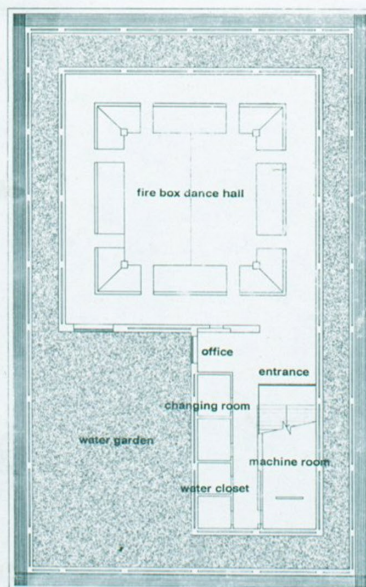

FIRE BOX DANCE HALL

FOR LIFE OF MASQUERADE
DANCE WITH FIRE LIGHT AND SHADOW

SECTION 1

SECTION 2

ELEVATION

S=1 : 200
PLAN LV +1.700 mm

SECTION 3

SECTION 4