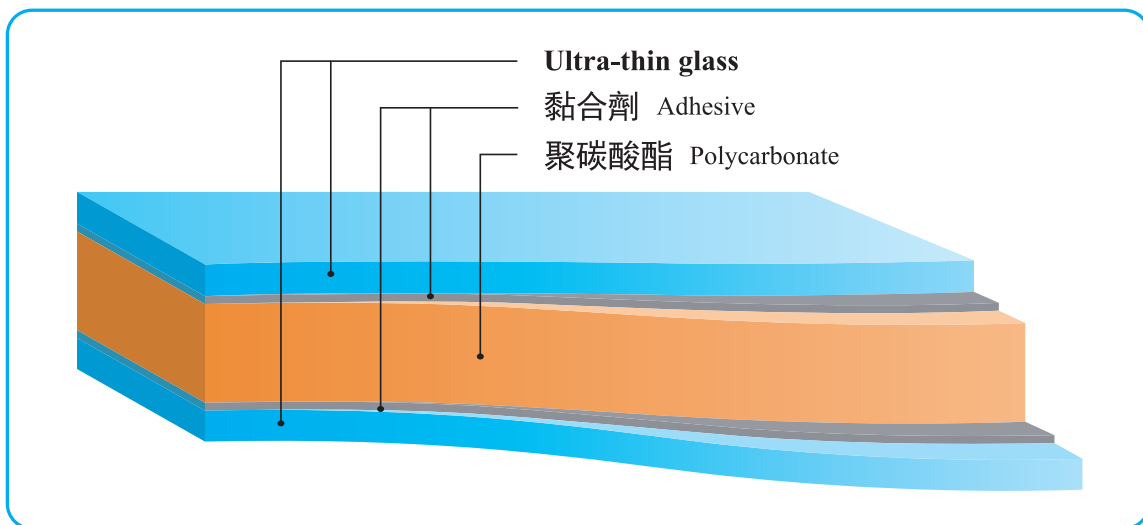

Lamion™ 防盜玻璃展示櫃

Showcase for Crime Prevention

超薄玻璃間夾入樹脂的輕量化設計

Lightweight design with resin sandwiched between ultra-thin glass.

即使以鐵鎚敲擊,也無法擊穿 Lamion

Lamion does not penetrate even if it is beaten with a hammer.